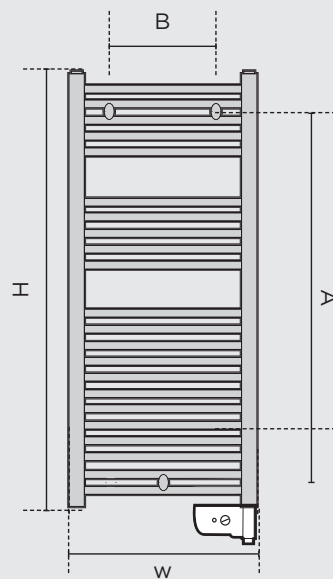

Models available*

Heating element

*Models available: 1. Standard - 2. Narrow - 3. Standard with fan - 4. Narrow with fan.

INSTALLATION DIMENSIONS (in mm)

- 1 Towel rail
- 2 Vertical collectors
- 3 Heat-conducting fluid
- 4 Heating element
- 5 Control panel

CONTROL PANEL

- 1 Mode-setting control knob
- 2 Booster light and locking info
- 3 Heating light indicator
- 4 Temperature control knob

TECHNICAL DATA

Output (W)	Dimensions (mm)					Net weight (kg)
	Width (W)	Height (H)	Depth (D)	A	B	
Corsaire Narrow						
300	400	798	100	574	270	7
500	400	1248	100	1025	270	11
Corsaire Standard Curved						
500	480	998	100	779	350	10
750	480	1453	100	1230	350	15
1000	550	1781	100	1599	400	20